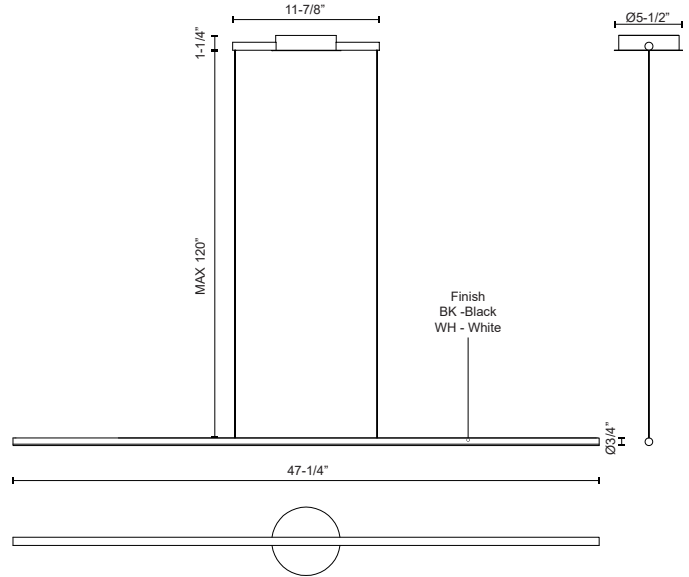

**CHUTE
LP14947
PENDANTS**

PROJECT

DESCRIPTION

Extruded aluminum cylinder with welded capped ends. Finely textured powder-coat finish. Rounded opal silicon diffuser. Down light. Custom options available.

SPECIFICATION DETAILS

Fixture Dimensions	L47-1/4" x W3/4" x H3/4"
Light Source	LED with DC Driver
Wattage	23W
Total Lumens	1700lm
Delivered Lumens	BK-1070lm; WH-1308lm;
Voltage	120V
Color Temperature	3000K
CRI (Ra)	90CRI
Optional Color Temps	2700K - 5000K Available, Minimum Order Quantities Apply
LED Rated Life	50,000 hours
Dimming	100% - 10%, TRIAC or ELV Dimmer (Not Included)
Diffuser Details	White Acrylic Diffuser
Adjustable	Yes
Wire Length	120" Max
Wire Type	BK - Black Wire; WH - Clear Wire;
Location	Dry
Energy Star Certified	Energy Star Compliant
Canopy Dimensions	L11-7/8" x W5-1/2" x H1-1/4"
Minimum Hang Height	6"
Sloped Ceiling Adaptable	Yes
CEC Title 24 JA8	Yes, JA8-2022
Paint Finish	BK02; WH02;

* For custom options, consult factory for details.

* For warranty information, please visit www.kuzcolighting.com/warranty

KUZCO

CANADA: 19054 28TH AVENUE - SURREY, BC V3Z 6M3
USA: 3035 E. LONE MOUNTAIN ROAD - LAS VEGAS, NV 89081

WWW.KUZCOLIGHTING.COM

© 2019 KUZCO LIGHTING. ALL RIGHTS RESERVED.

COMMENT